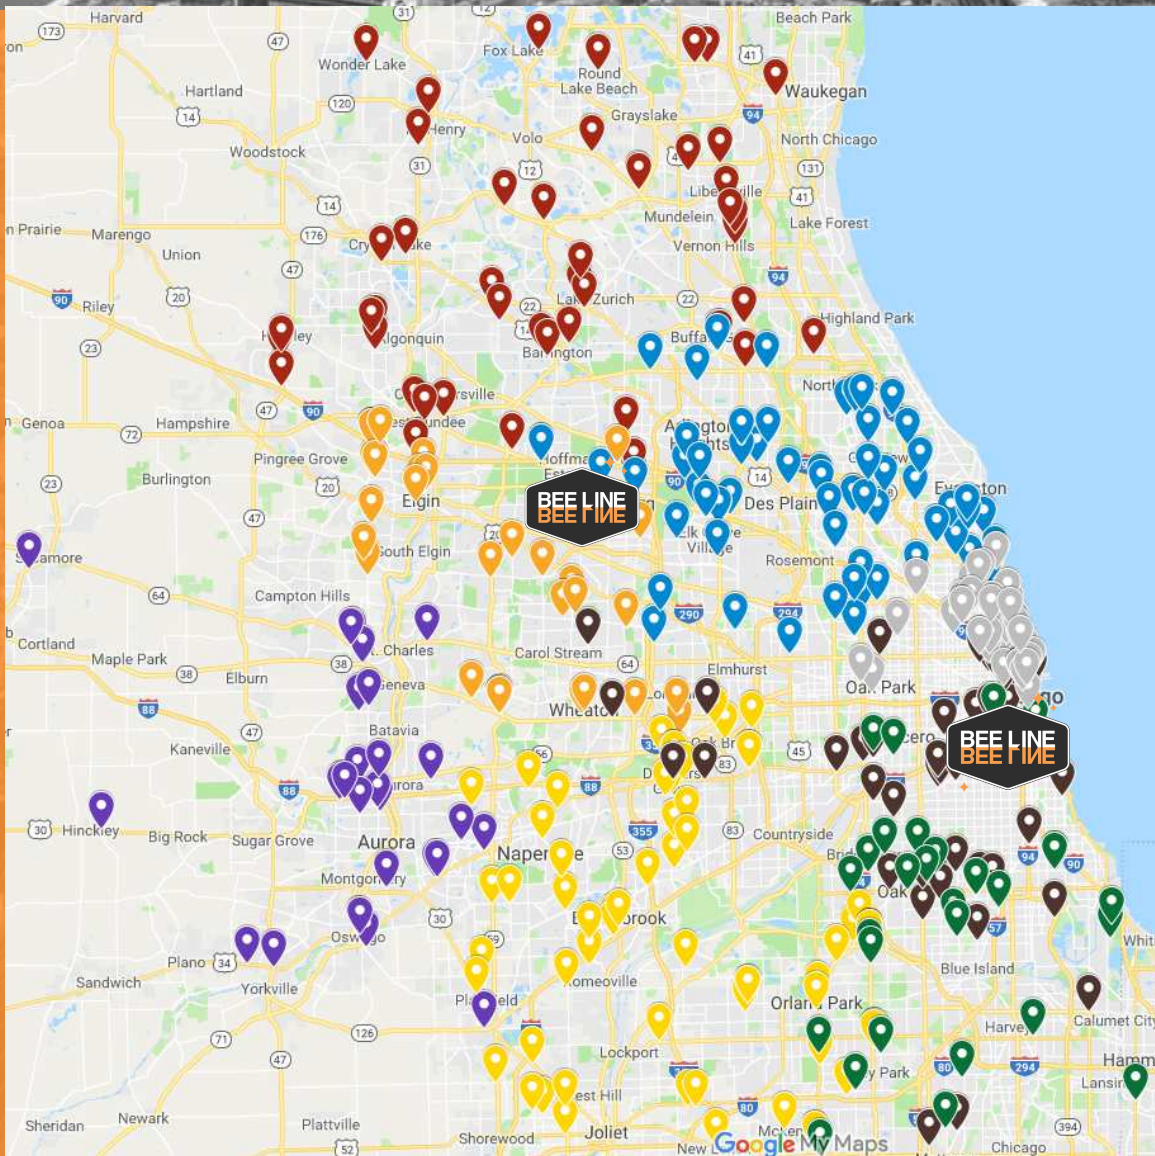

Why Bee Line?

The Cutting Edge of Clean

WE'RE LOCAL

With our headquarters located in Pilsen, we are true Chicagoans through and through.

Our close proximity to your sites guarantees prompt and focused service, every single time. See page 2 for the visual.

We're Right Around the Corner!

Bee Line Support services over 140 Advocate Medical sites, the entire Silver Cross Portfolio, all Walgreens Medical Clinics 7 days per week, and many independent surgical centers across the greater Chicagoland area. We have a Corporate office in Downtown Chicago, and a satellite office in Schaumburg, Illinois.